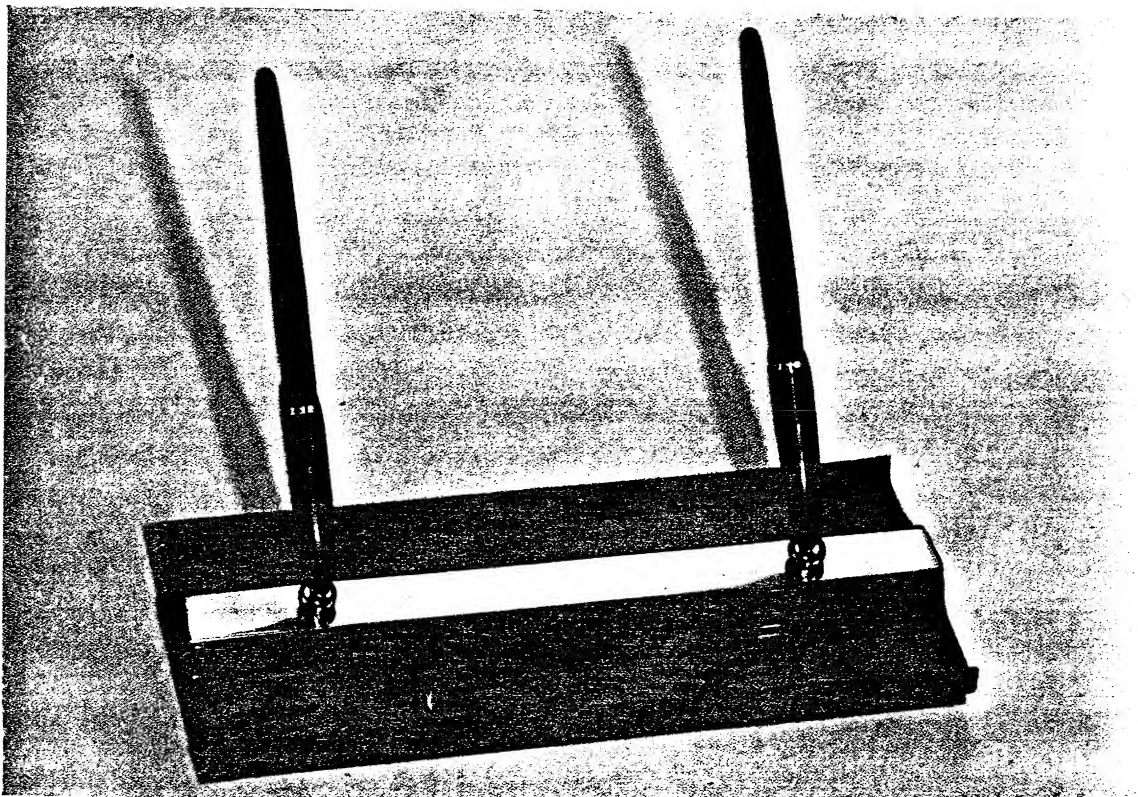

MODEL NO. 90-203

Black anodized aluminum with gold colored trim.
Two black "51" pens and holders, 4½ x 10" . . . . . $35.00.